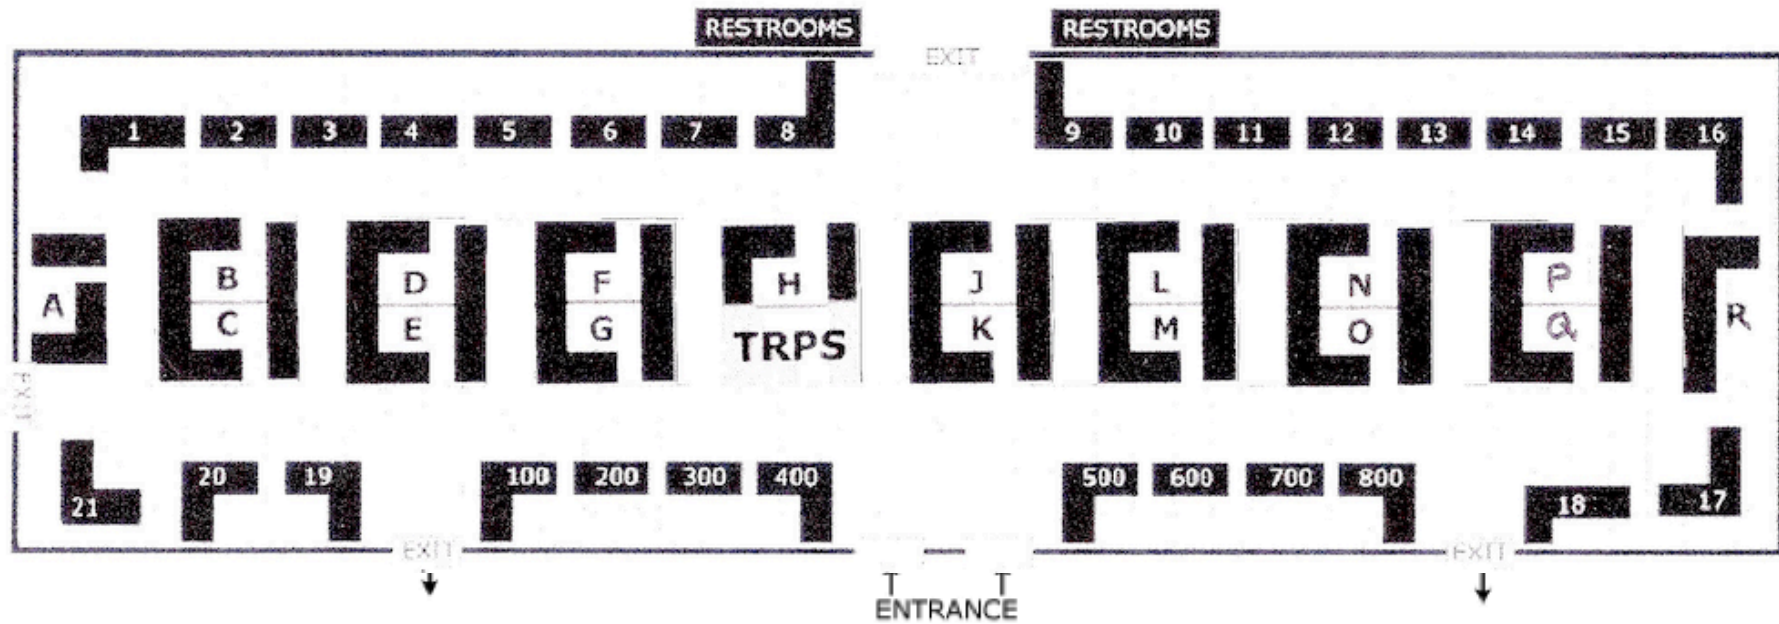

# TRPS Hall Of Flowers Table Layout

## 5 setup options:

Single Tables (8')  
(2-7, 10-15)

**\$250 / \$190\***

\* = Artist discount

Prime Tables (8')  
(200, 300, 600, 700)

**\$275 / \$215\***

\* = Artist discount

Corner Tables (8' + 6')  
(1, 8, 9, 16, 17, 18,  
19, 20, 21, 100, 800)

**\$325 / \$240\***

\* = Artist discount

Prime Corner Tables  
(8' + 6')  
(400, 500)

**\$350 / \$260\***

\* = Artist discount

Booths  
with grids  
(A-R)

**\$430 / \$330\***

\* = Artist discount