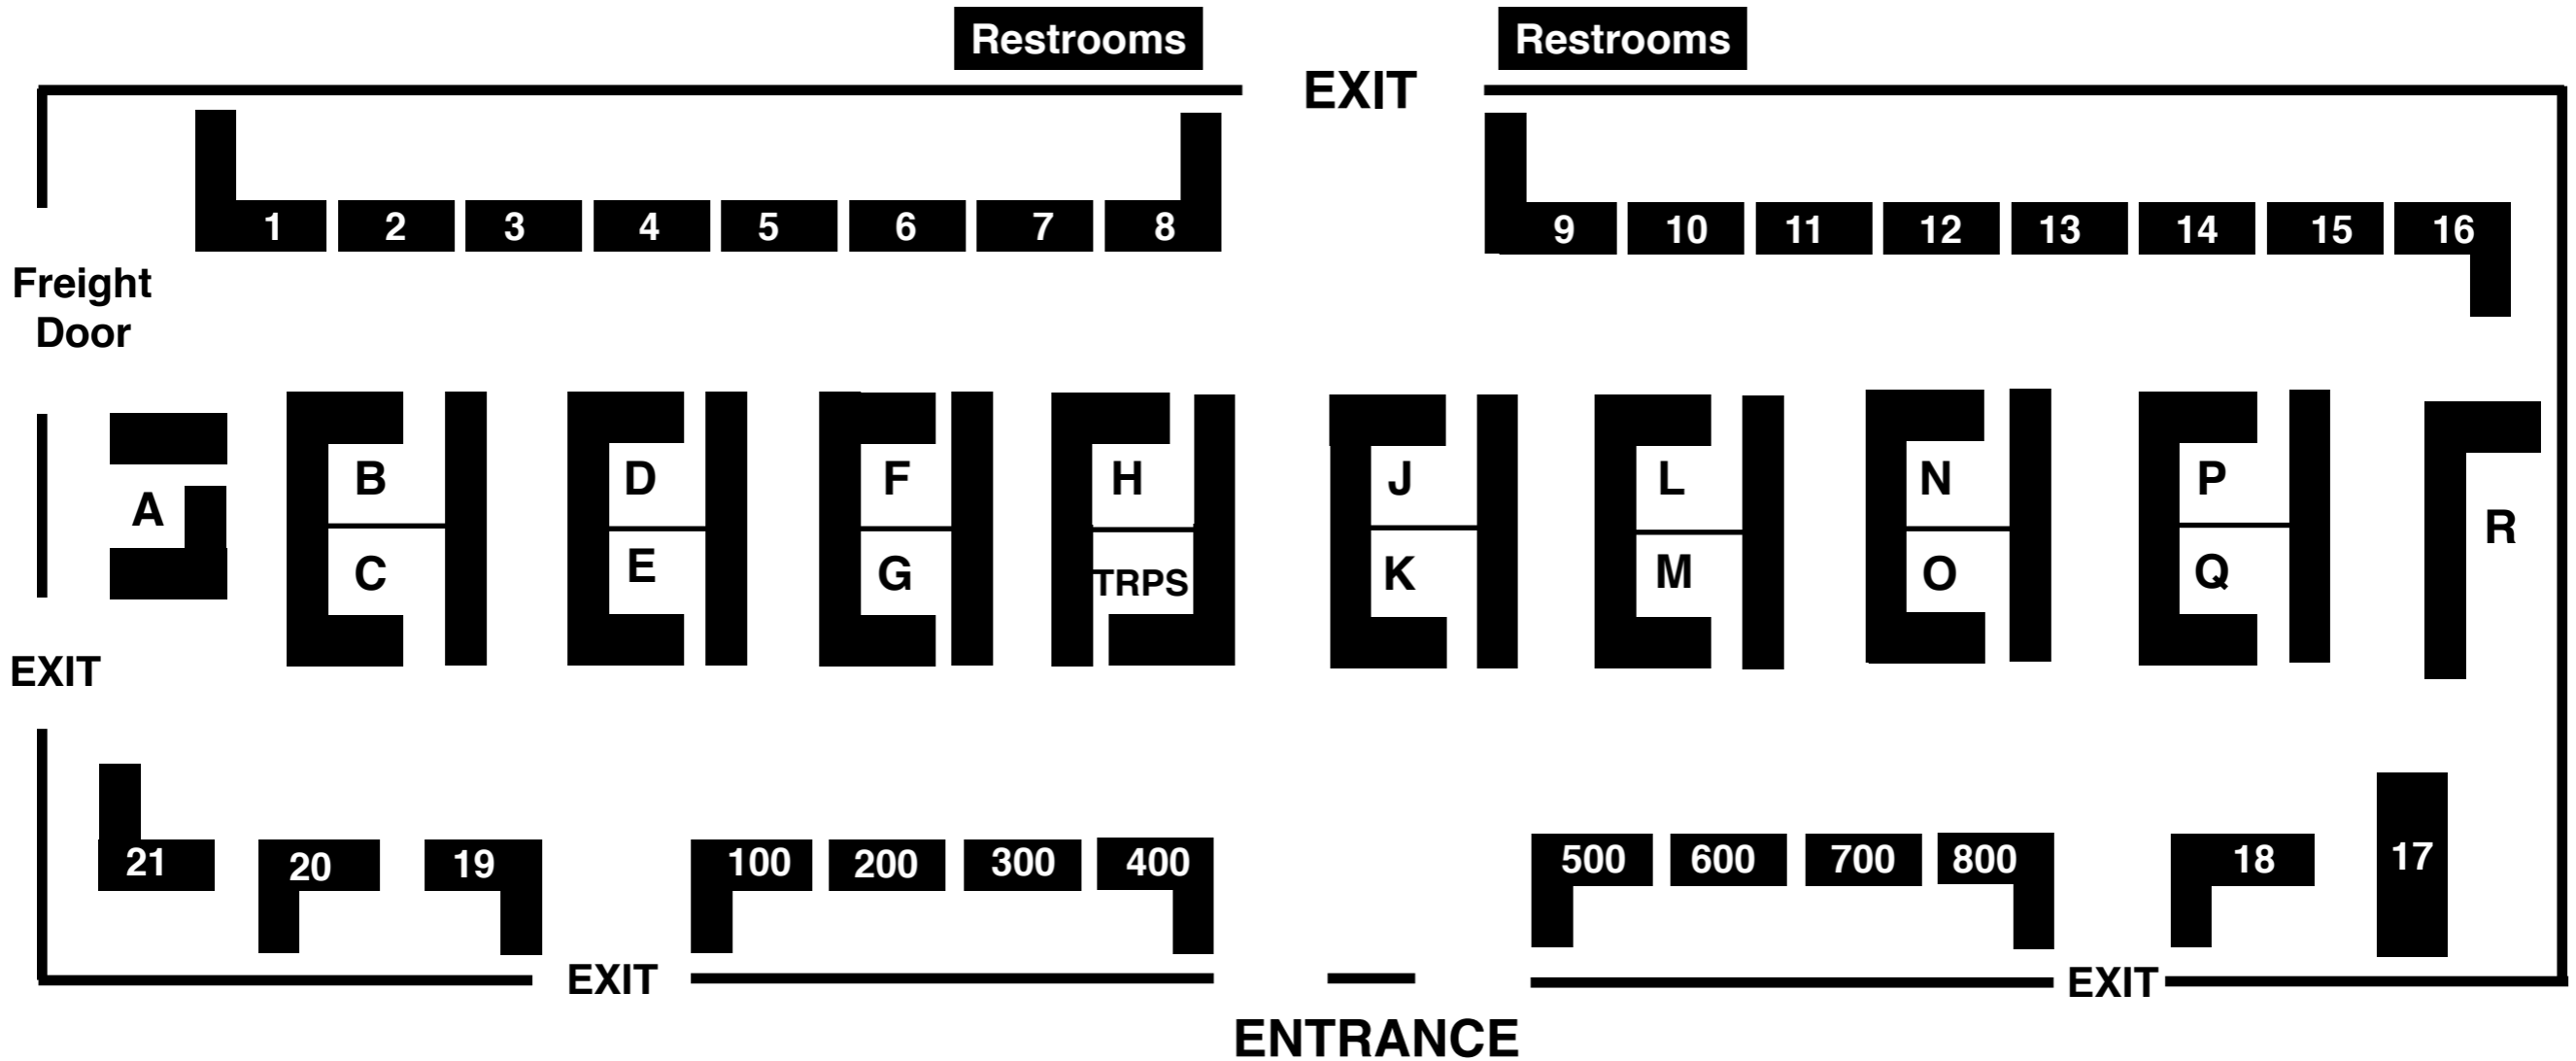

# TRPS Hall of Flowers Table Layout

## Setup Options & Prices

**Single 8' Table**  
(2 - 7, 10 - 15)

**\$270 / \$210\***

\* = artist price

**Premium 8' Table**  
(200, 300, 600, 700)

**\$295 / \$235\***

\* = artist price

**8' + 6' Corner Tables**  
(1, 8, 9, 16, 17, 18,  
19, 20, 21, 100, 800)

**\$345 / \$260\***

\* = artist price

**Premium 8' + 6' Corner Tables**  
(400, 500)

**\$370 / \$280\***

\* = artist price

**Booth with grids**  
(A - R)

**\$450 / \$350\***

\* = artist price