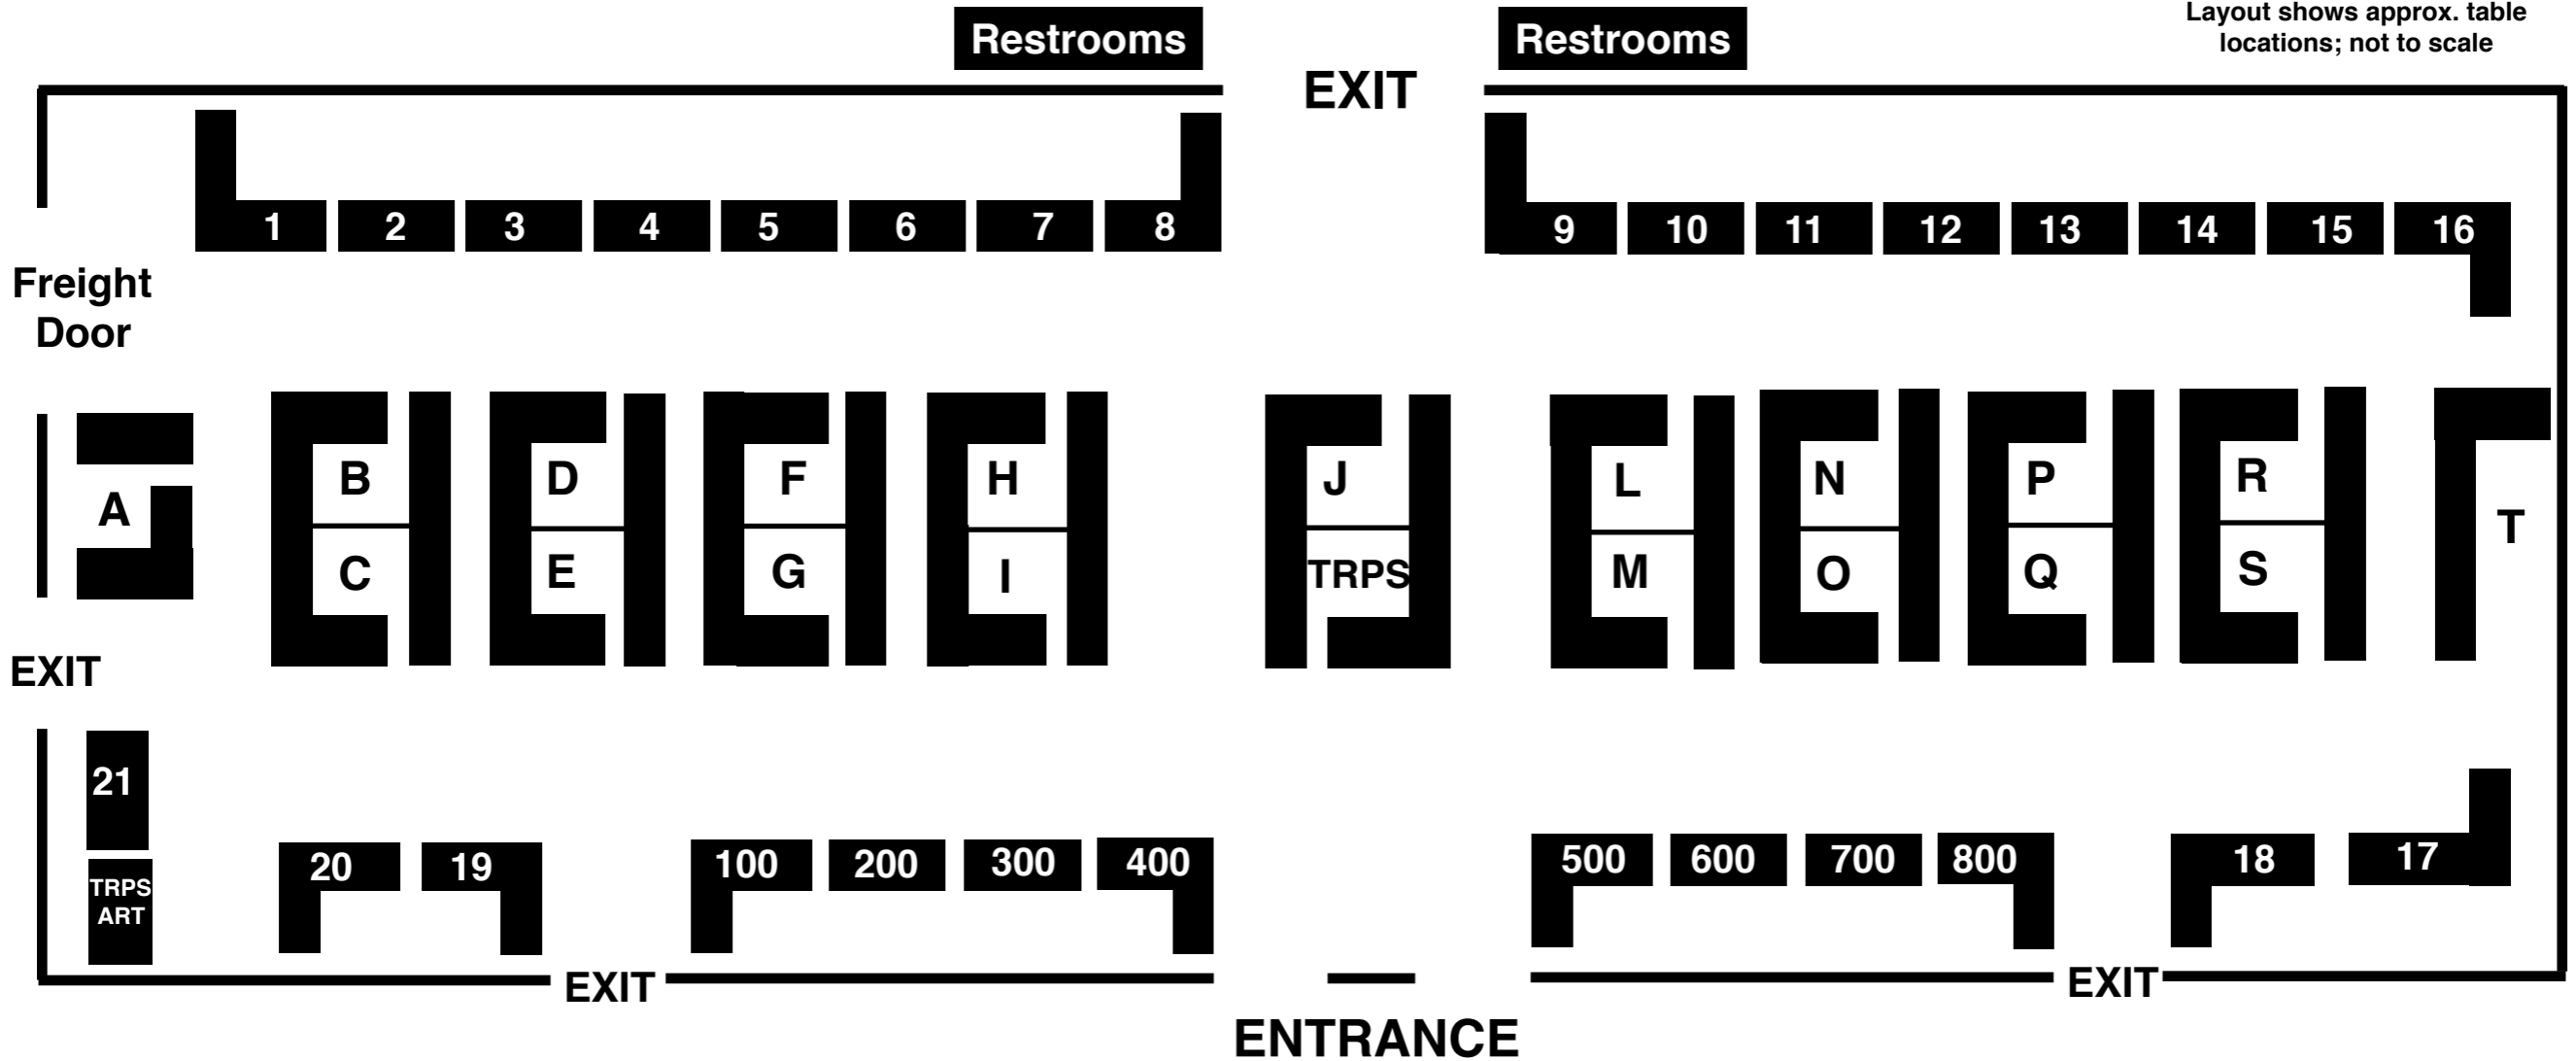

TRPS Hall of Flowers Table Layout

Layout shows approx. table locations;
not to scale

Setup Options & Prices

Single 8' Table
(2 - 7, 10 - 15, 21)

\$280 / \$220*

* = artist price

Premium 8' Table
(200, 300, 600, 700)

\$305 / \$245*

* = artist price

8' + 6' Corner Tables
(1, 8, 9, 16, 17, 18,
19, 20, 100, 800)

\$355 / \$270*

* = artist price

Premium 8' + 6' Corner Tables
(400, 500)

\$380 / \$290*

* = artist price

Booth with grids
(A - T)

\$460 / \$360*

* = artist price