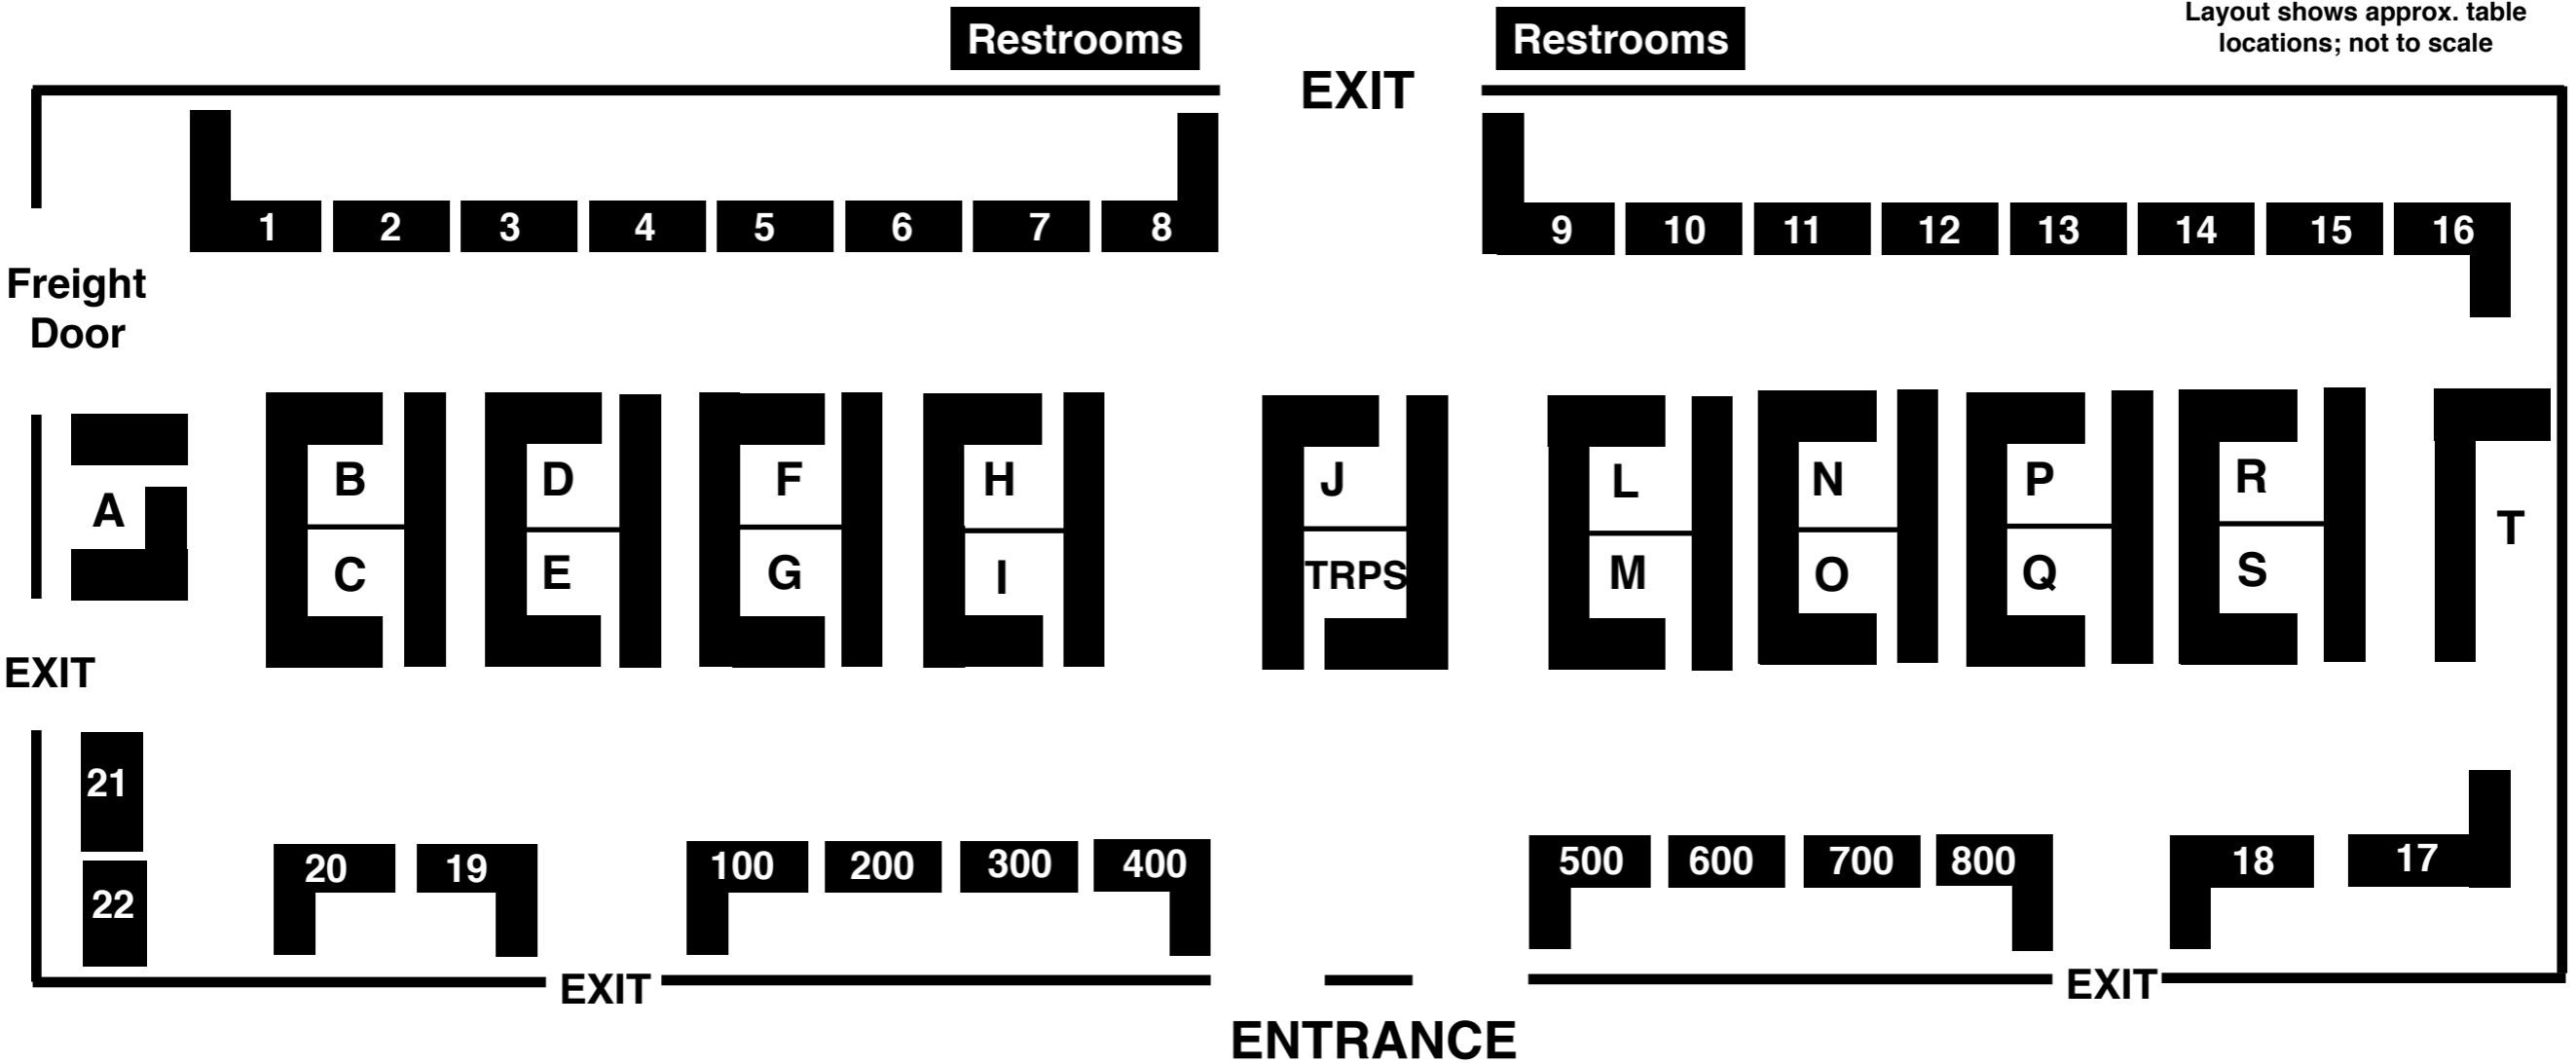

# TRPS Hall of Flowers Table Layout

Layout shows approx. table locations; not to scale

## Setup Options & Prices

**Single 8' Table**  
(2 - 7, 10 - 15,  
21 - 22)

**\$280 / \$220\***

\* = artist price

**Premium 8' Table**  
(200, 300, 600, 700)

**\$305 / \$245\***

\* = artist price

**8' + 6' Corner Tables**  
(1, 8, 9, 16, 17, 18,  
19, 20, 100, 800)

**\$355 / \$270\***

\* = artist price

**Premium 8' + 6'**  
**Corner Tables**  
(400, 500)

**\$380 / \$290\***

\* = artist price

**Booth with grids**  
(A - T)

**\$460 / \$360\***

\* = artist price